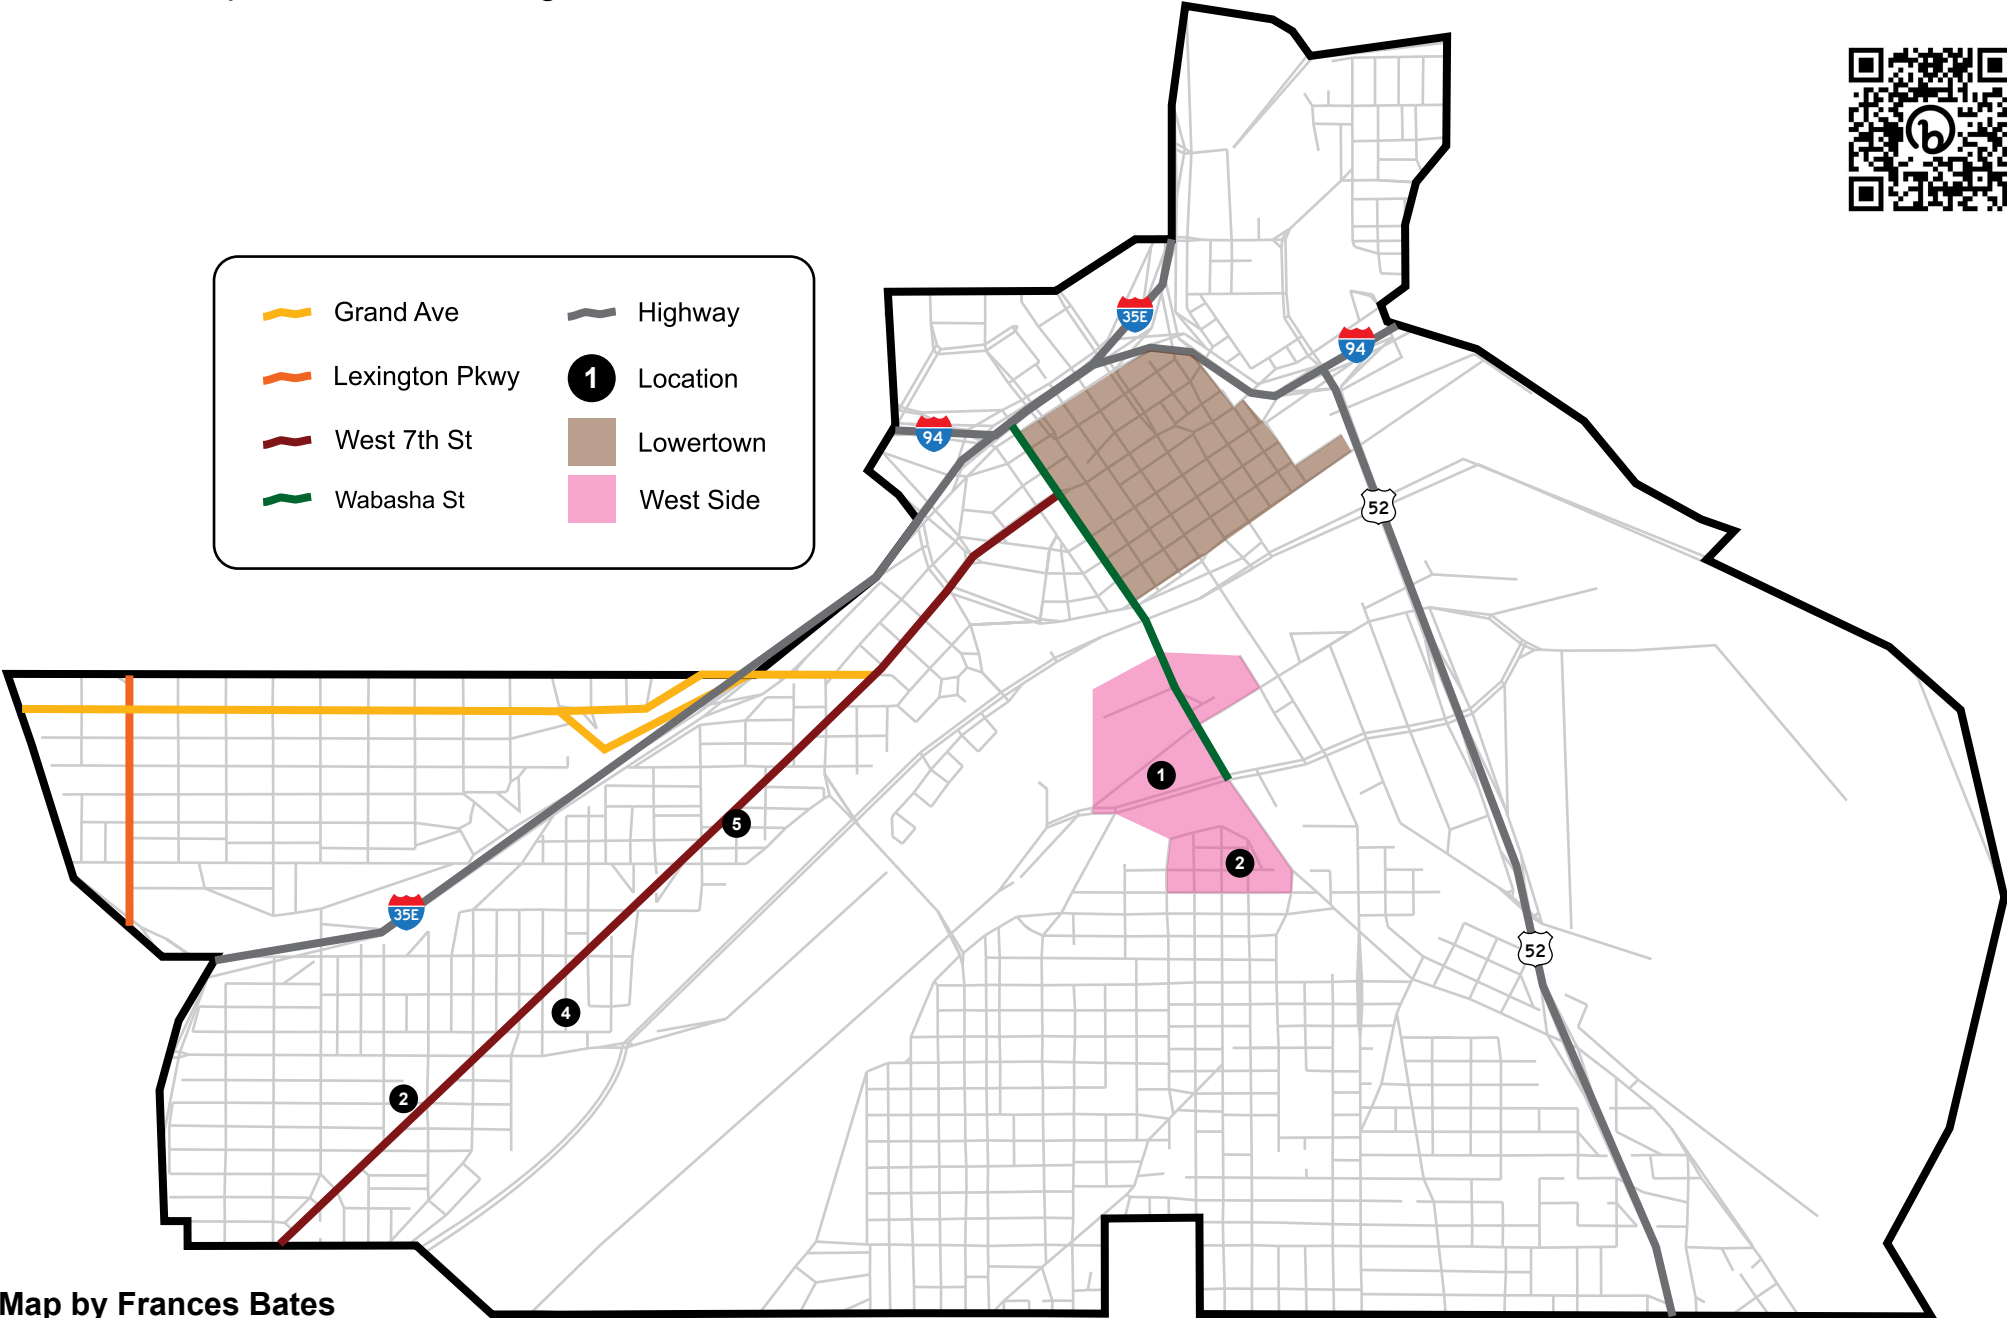

# St Paul Art Crawl

April 17-19 2026: Ward 2

[stpaulartcollective.org](http://stpaulartcollective.org)

Grand Ave	Highway
Lexington Pkwy	Location
West 7th St	Lowertown
Wabasha St	West Side

Map by Frances Bates

 **Burl Gallery**  
308 Prince St, Suite 130

 **Lowertown Lofts Artists Cooperative**  
255 Kellogg Blvd E

 **Northwestern Building**  
275 4th St E

 **Calendula Gallery**  
275 E 4th St, #110

 **Mary's Pence**  
275 4th St E, #642

 **Owl's Eye Art Collective**  
340 N Sibley St, Unit 103

 **Erta Ale Ethiopian Restaurant**  
308 E Prince St

 **Master Framers**  
262 4th St E

 **Schmidt Artists Lofts**  
900 7th St W

 **F-O-K Studios**  
106 W Water St

 **Wells Fargo Place**  
30 7th St E